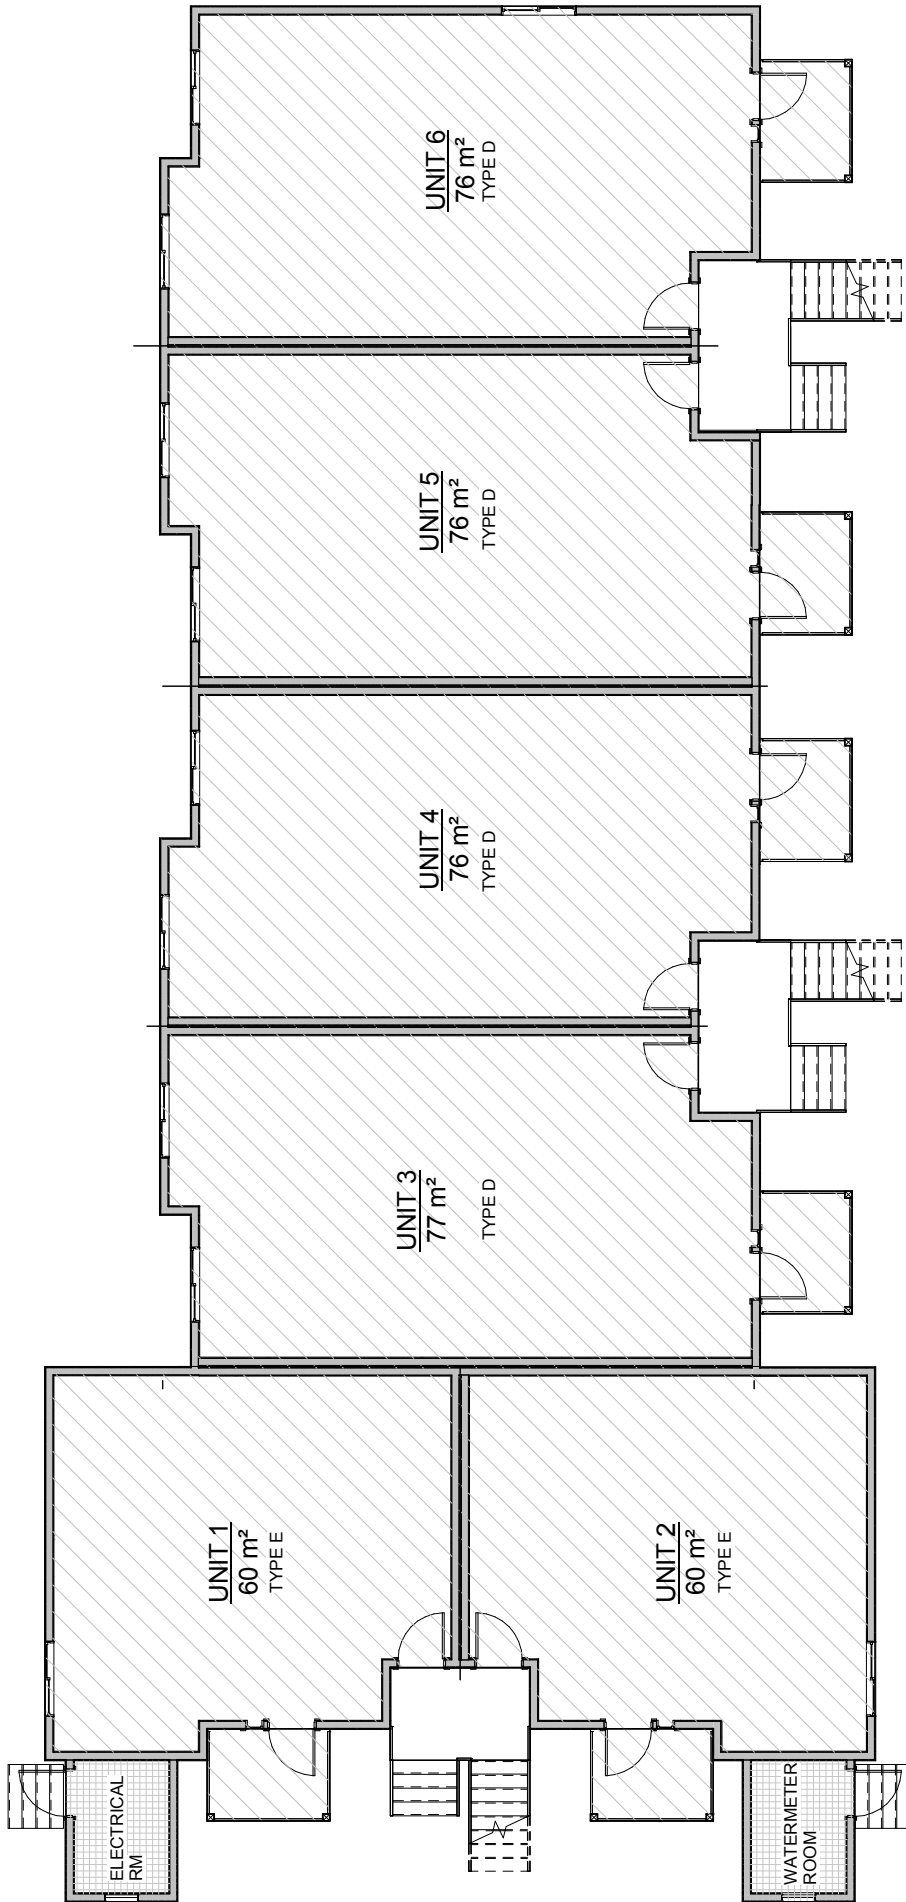

Market-Unit E

TYPE E
1 Bedroom
689 Sq. Ft.

MAIN FLOOR PLAN