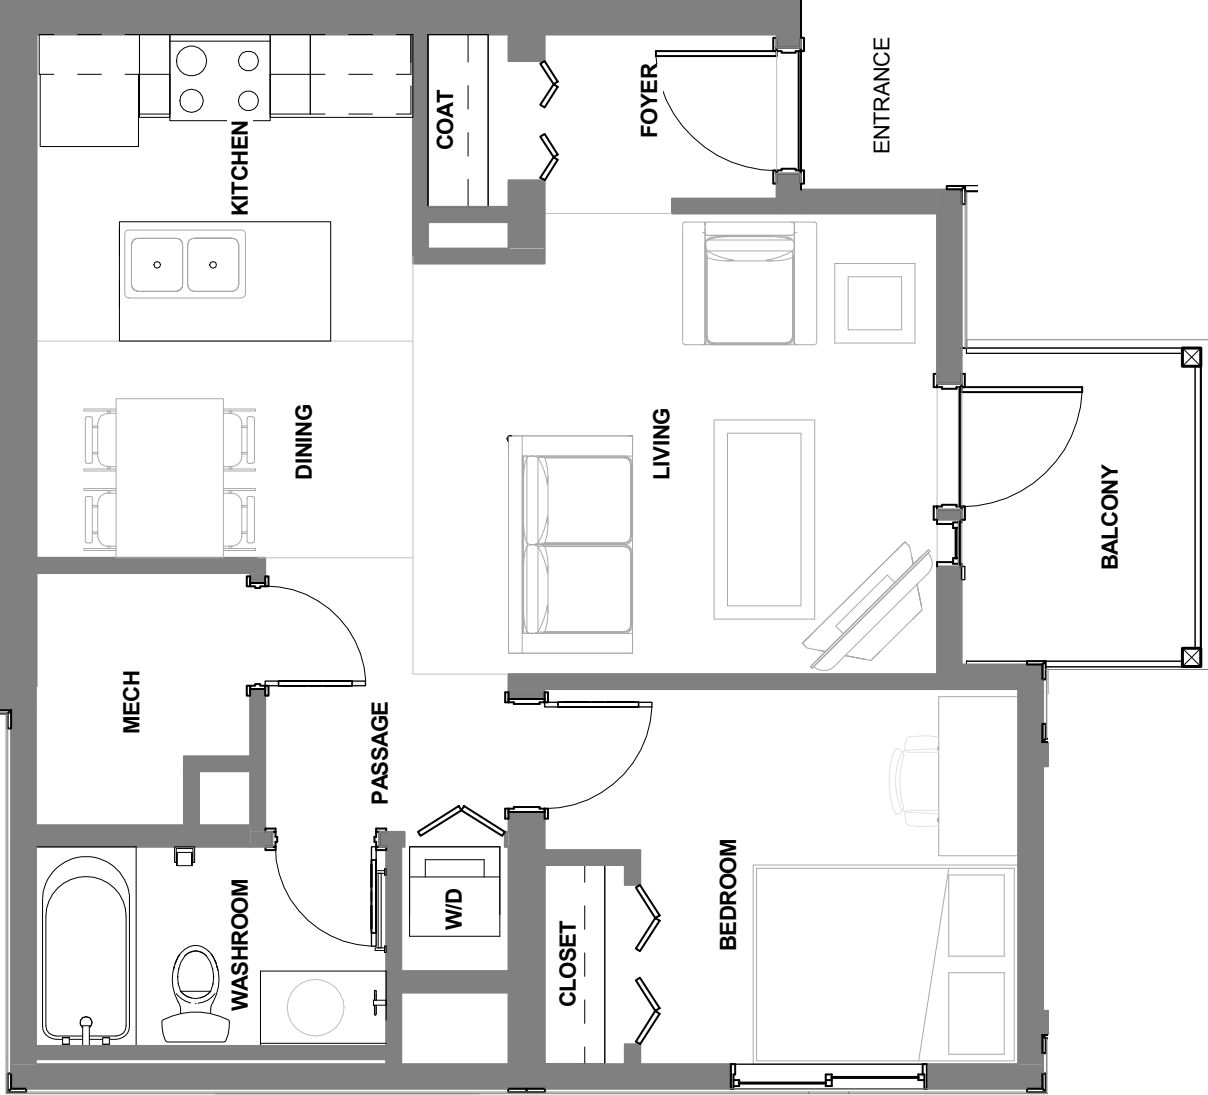

Market-Unit E

TYPE E
1 Bedroom
689 Sq. Ft.

MAIN FLOOR PLAN